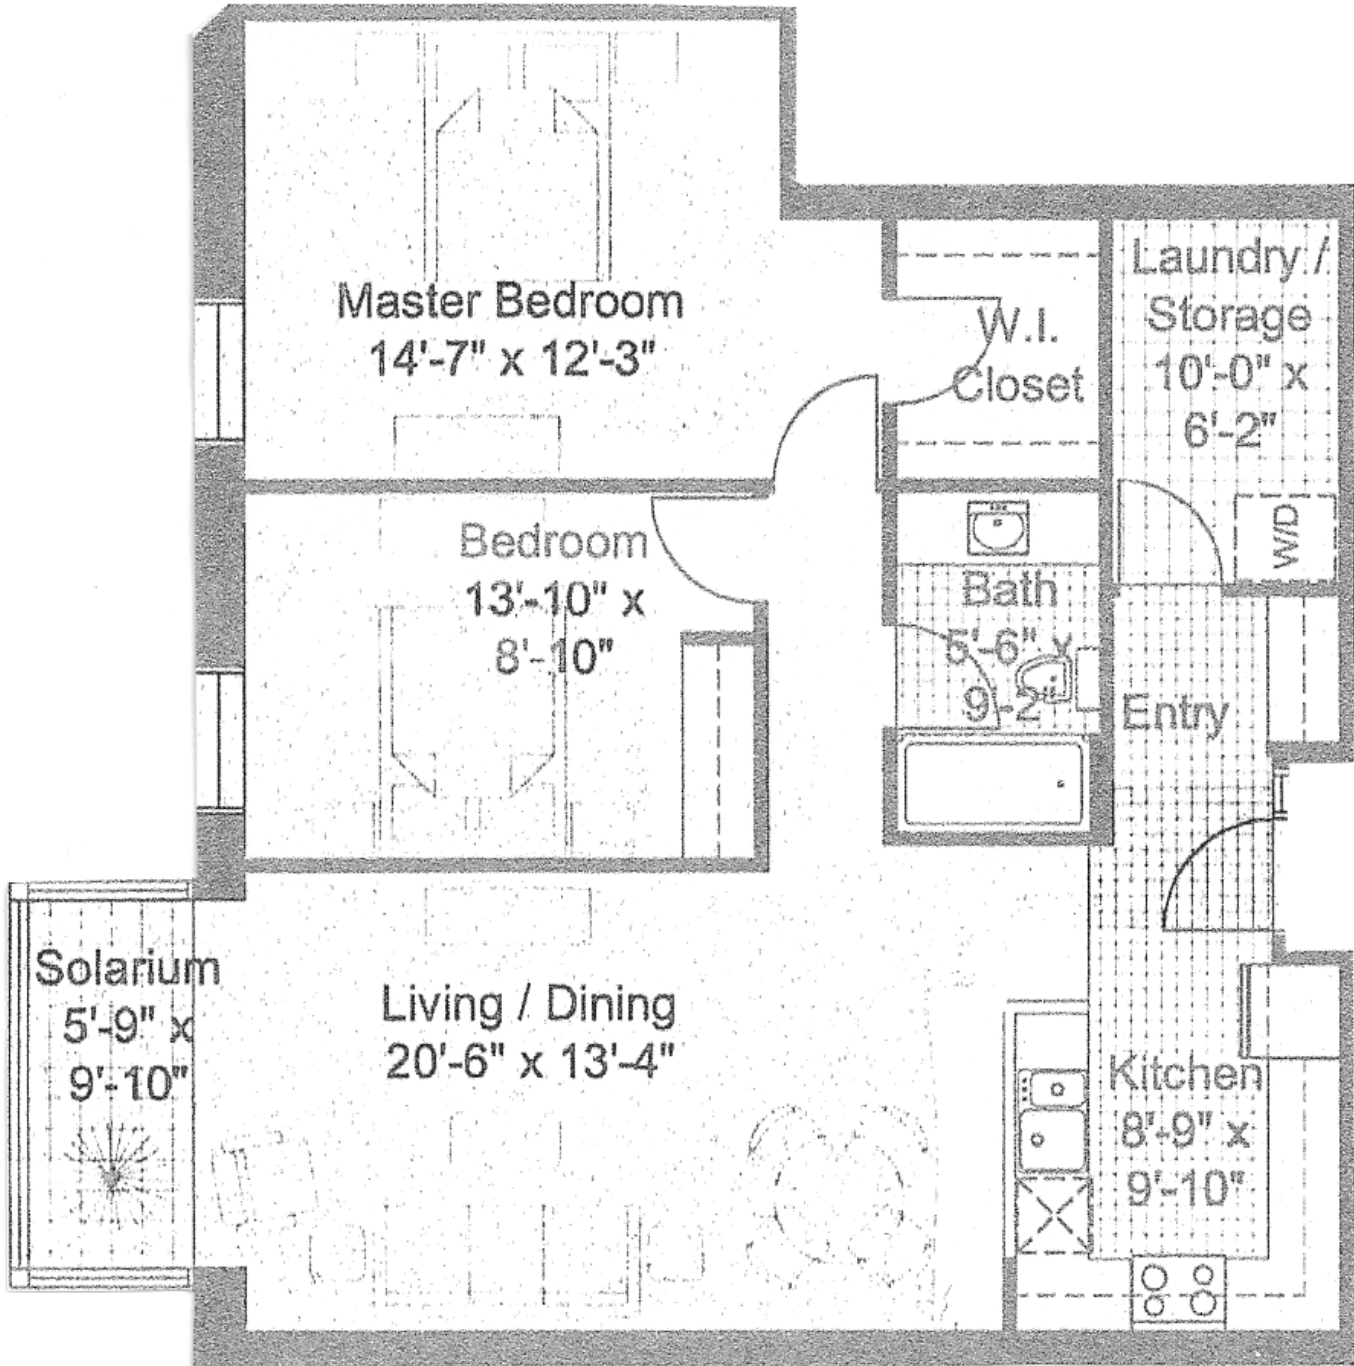

The Pine

Features

*1076 sq.ft

*2 Bedroom

*1 Bath

*6 appliances

*Solarium

Evergreen Terrace
275 Main Street East, Grimsby, ON L3M 5N8
905-309-7888