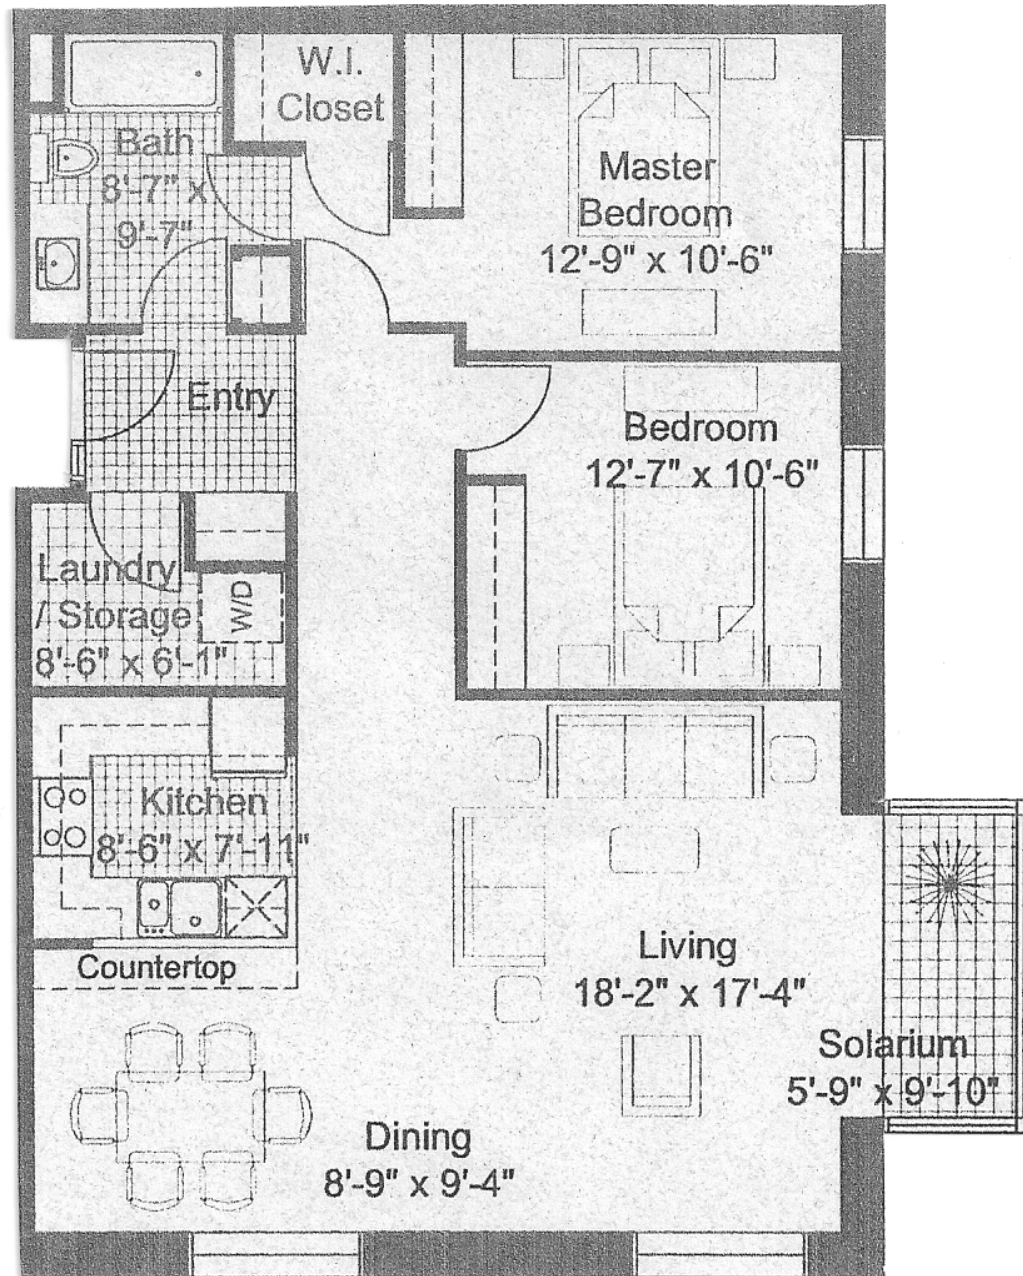

# The Redwood

Features

\*1220 sq.ft

\*2 Bedroom

\*1 Bath

\*6 appliances

\*Solarium

Evergreen Terrace  
275 Main Street East, Grimsby, ON L3M 5N8  
905-309-7888