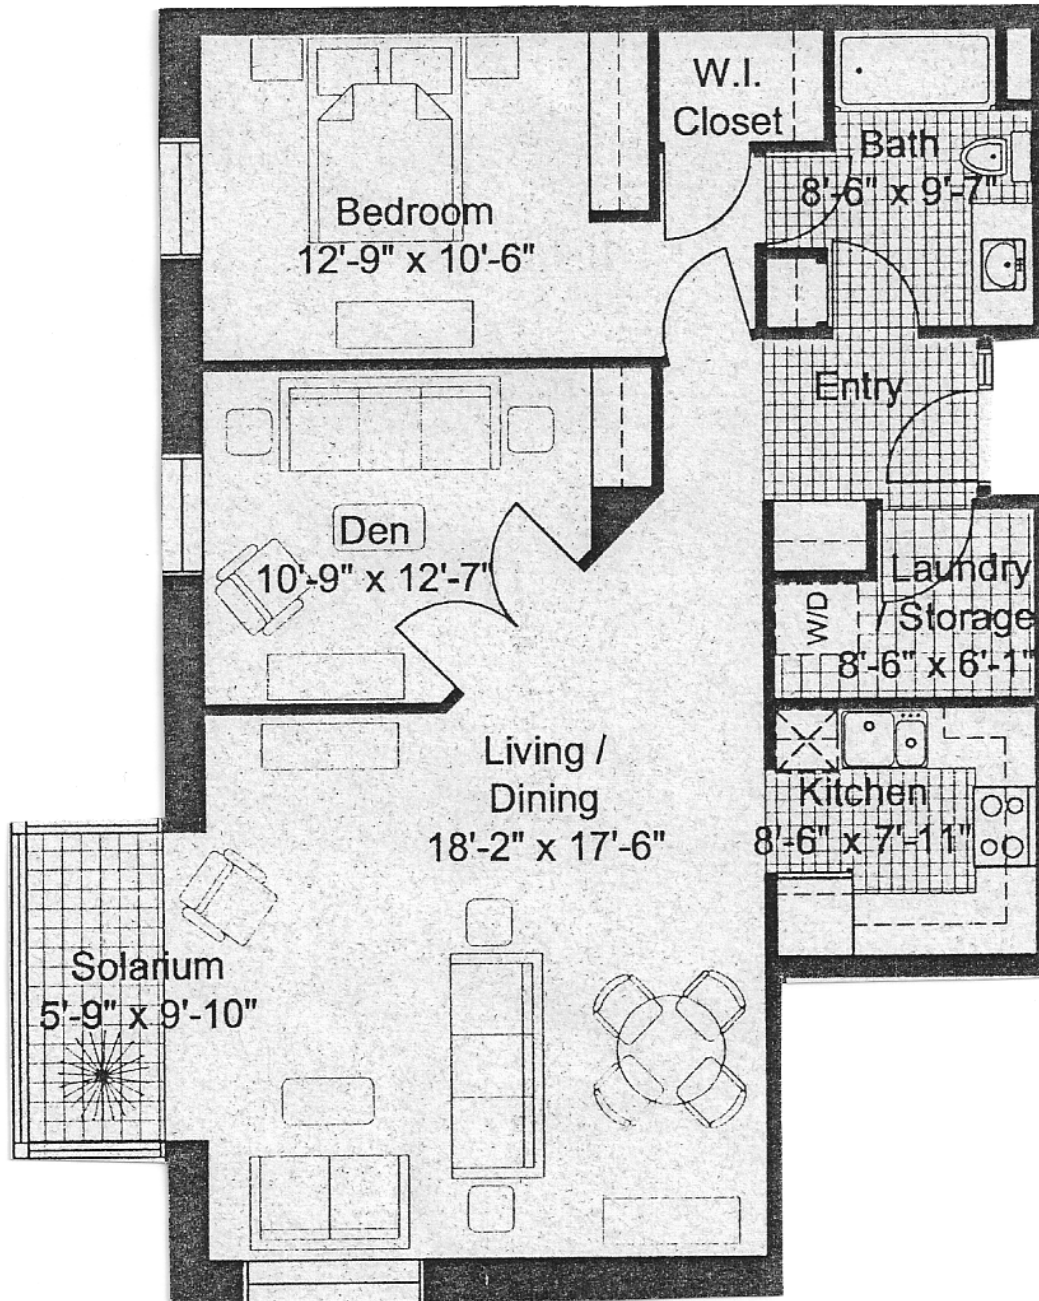

# The Spruce

## Features

- \*1127 sq.ft
- \*1Bedroom + Den
- \*1 Bath
- \*6 appliances
- \*Solarium

Evergreen Terrace  
275 Main Street East, Grimsby, ON L3M 5N8  
905-309-7888

[www.evergreenterrace.ca](http://www.evergreenterrace.ca) evergreenterrace@bellnet.ca