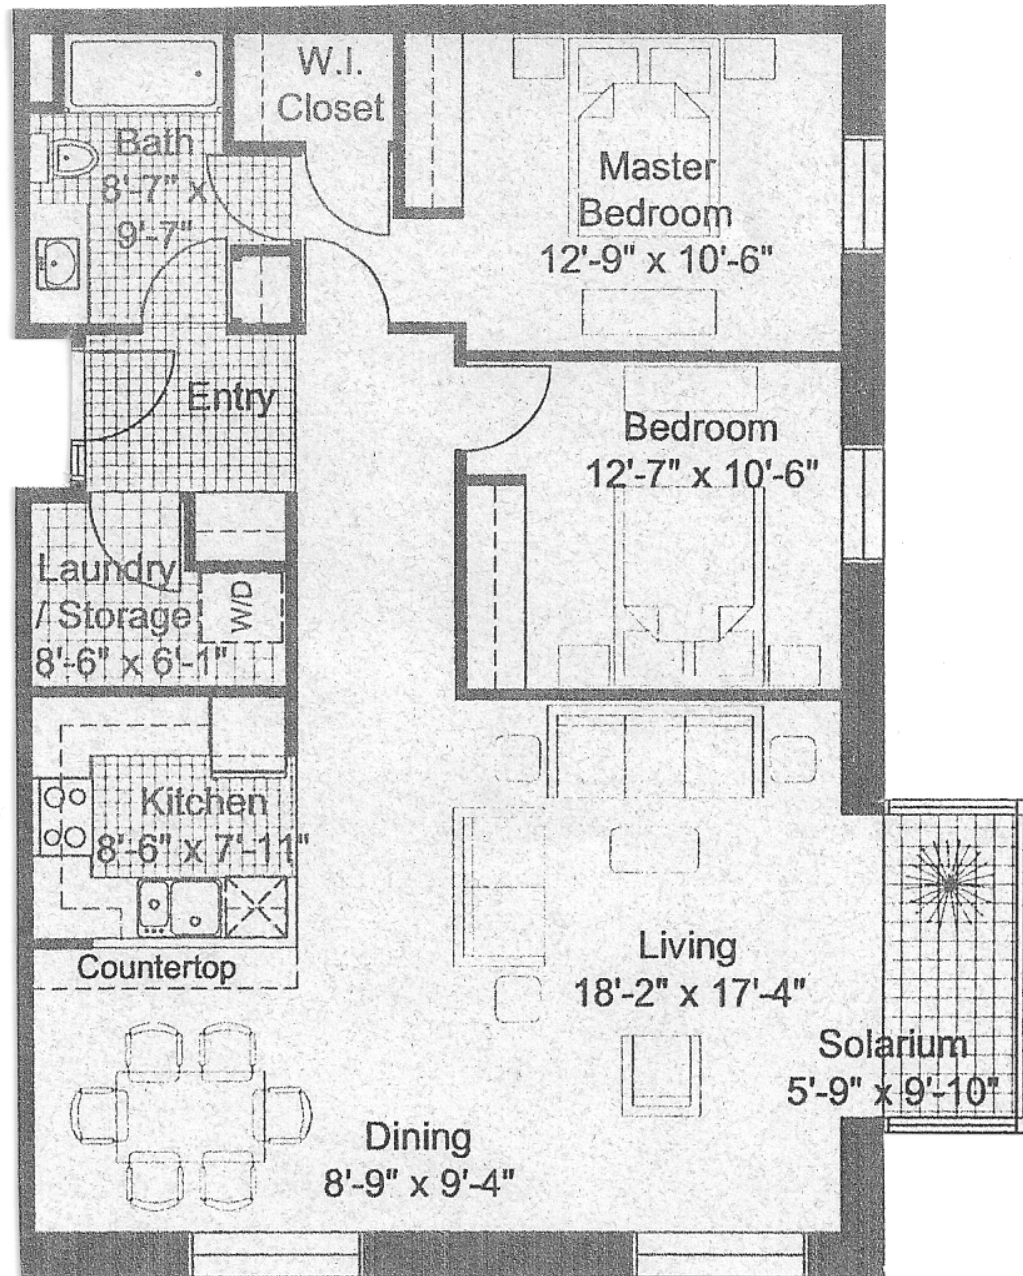

The Redwood

Features

*1220 sq.ft

*2 Bedroom

*1 Bath

*6 appliances

*Solarium

Evergreen Terrace
275 Main Street East, Grimsby, ON L3M 5N8
905-309-7888