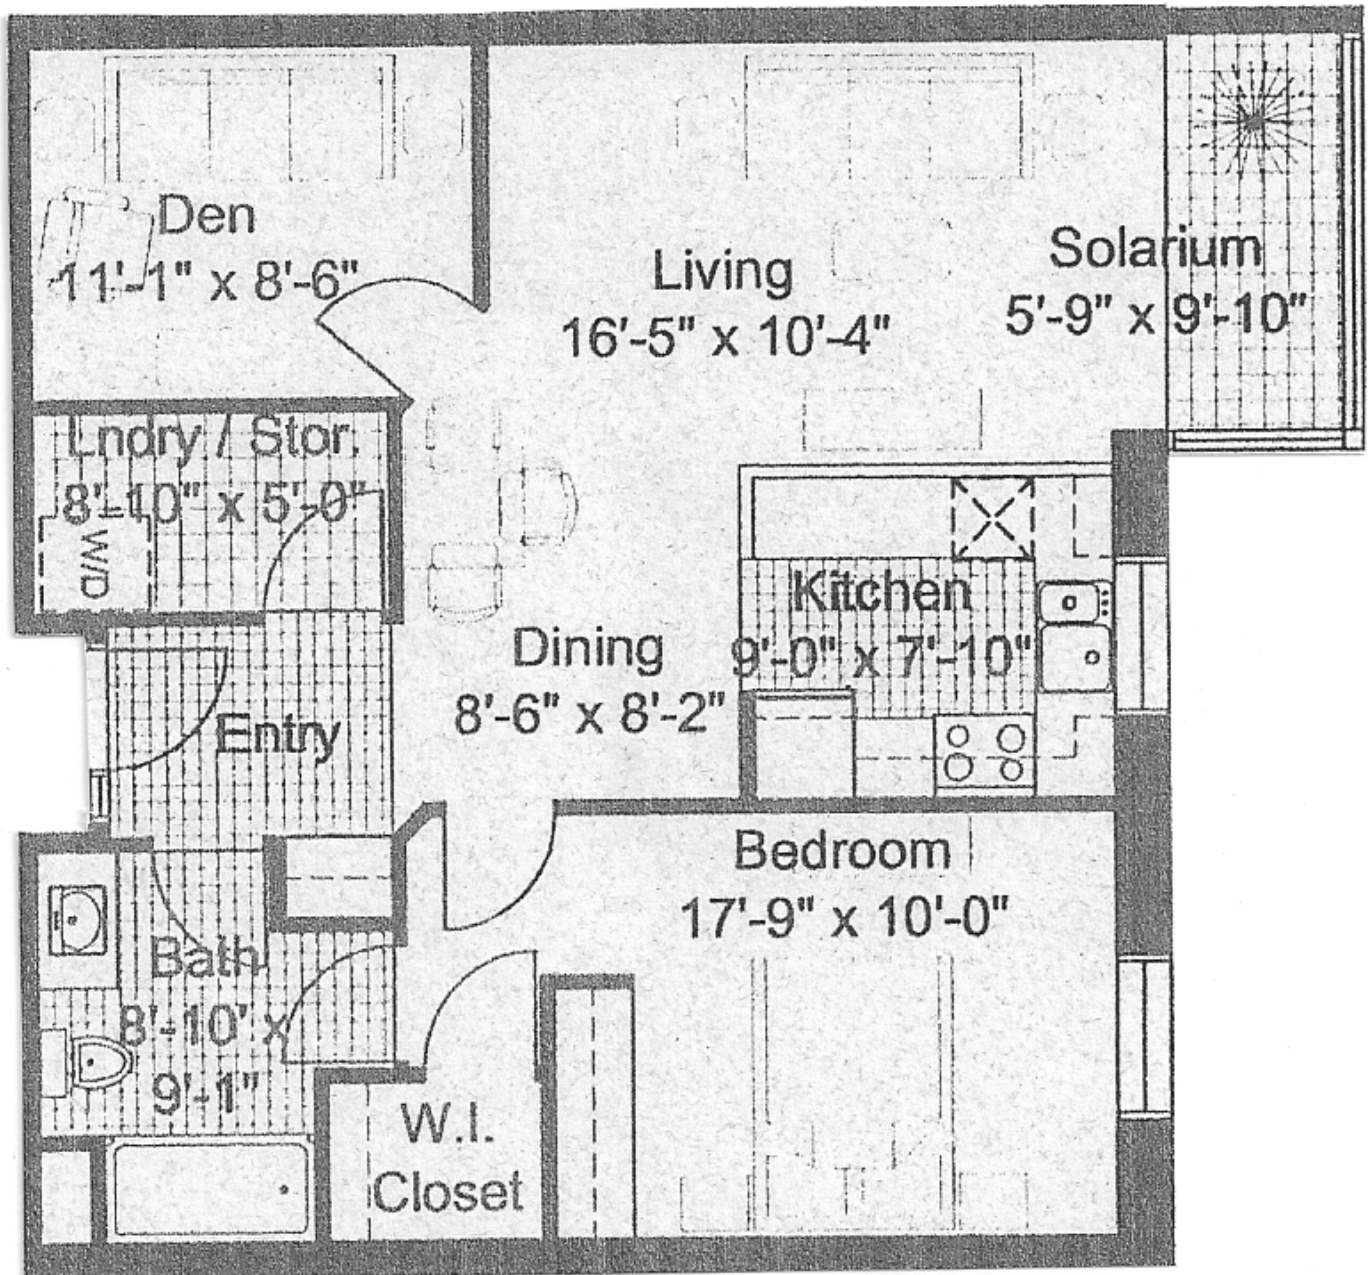

The Walnut

Features

*889 sq.ft

*1 Bedroom + Den

*1 Bath

*6 appliances

*Solarium

Evergreen Terrace
275 Main Street East, Grimsby, ON L3M 5N8
905-309-7888